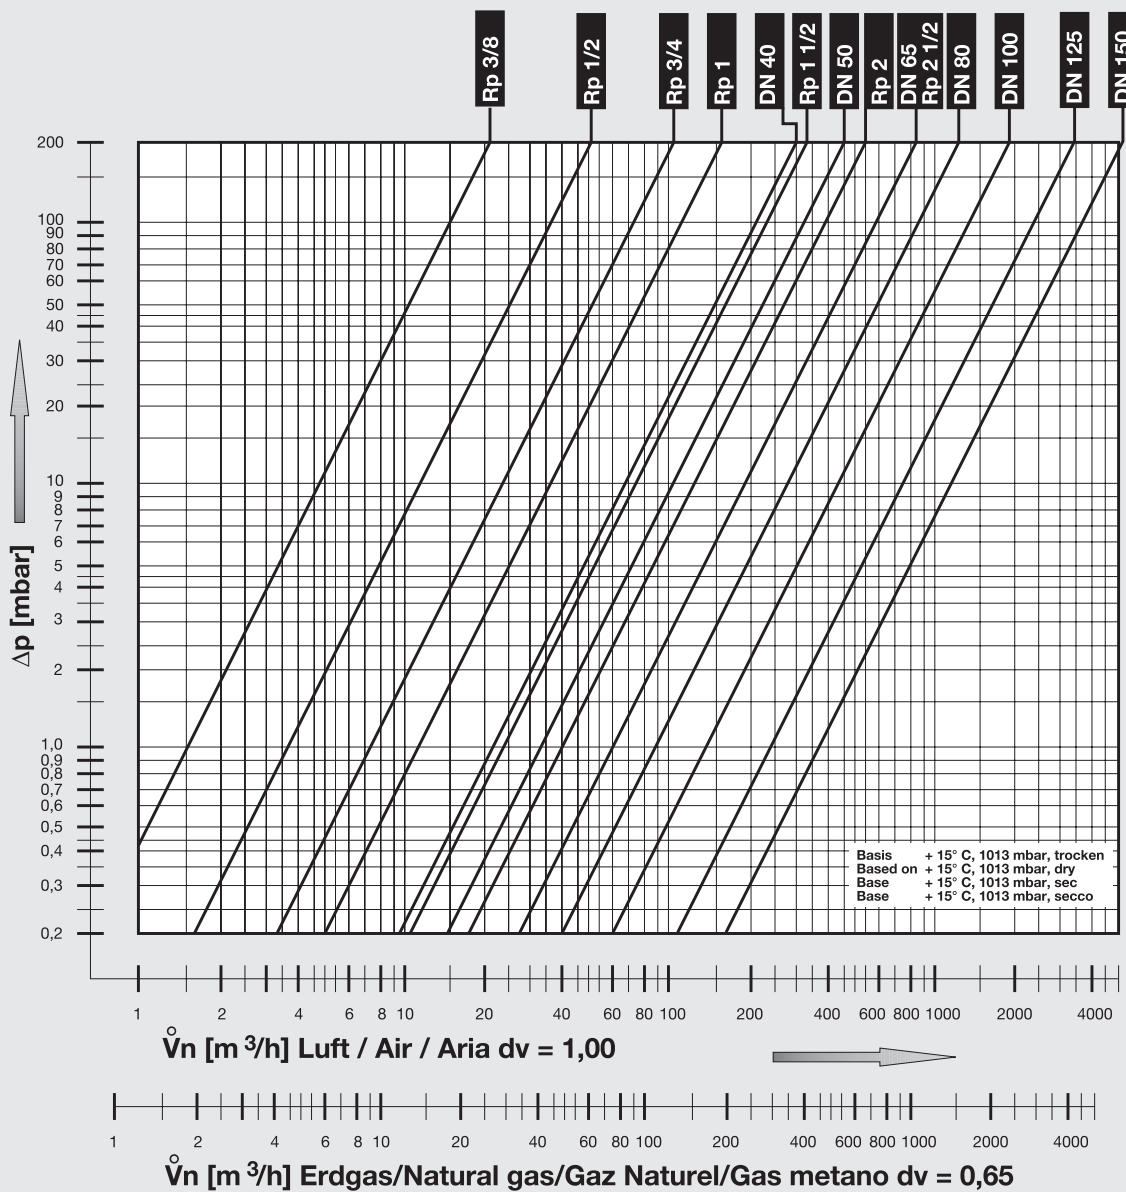

Flow diagram

We reserve the right to make any changes in the interest of technical progress.

Head Offices and Factory
Karl-Dungs-Platz 1
D-73660 Urbach, Germany
Telephone +49 7181-804-0
Fax +49 7181-804-166